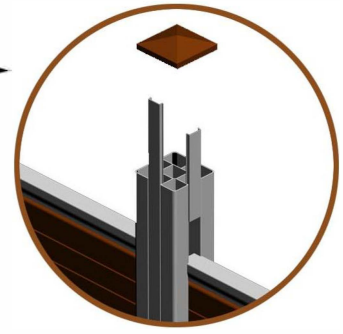

ALUMINUM COMPOSITE FENCE INSTALLATION GUIDE

Step 1: Put the aluminium post into the ground and fix it with cement.

4

Install the side cover and the post cap

5