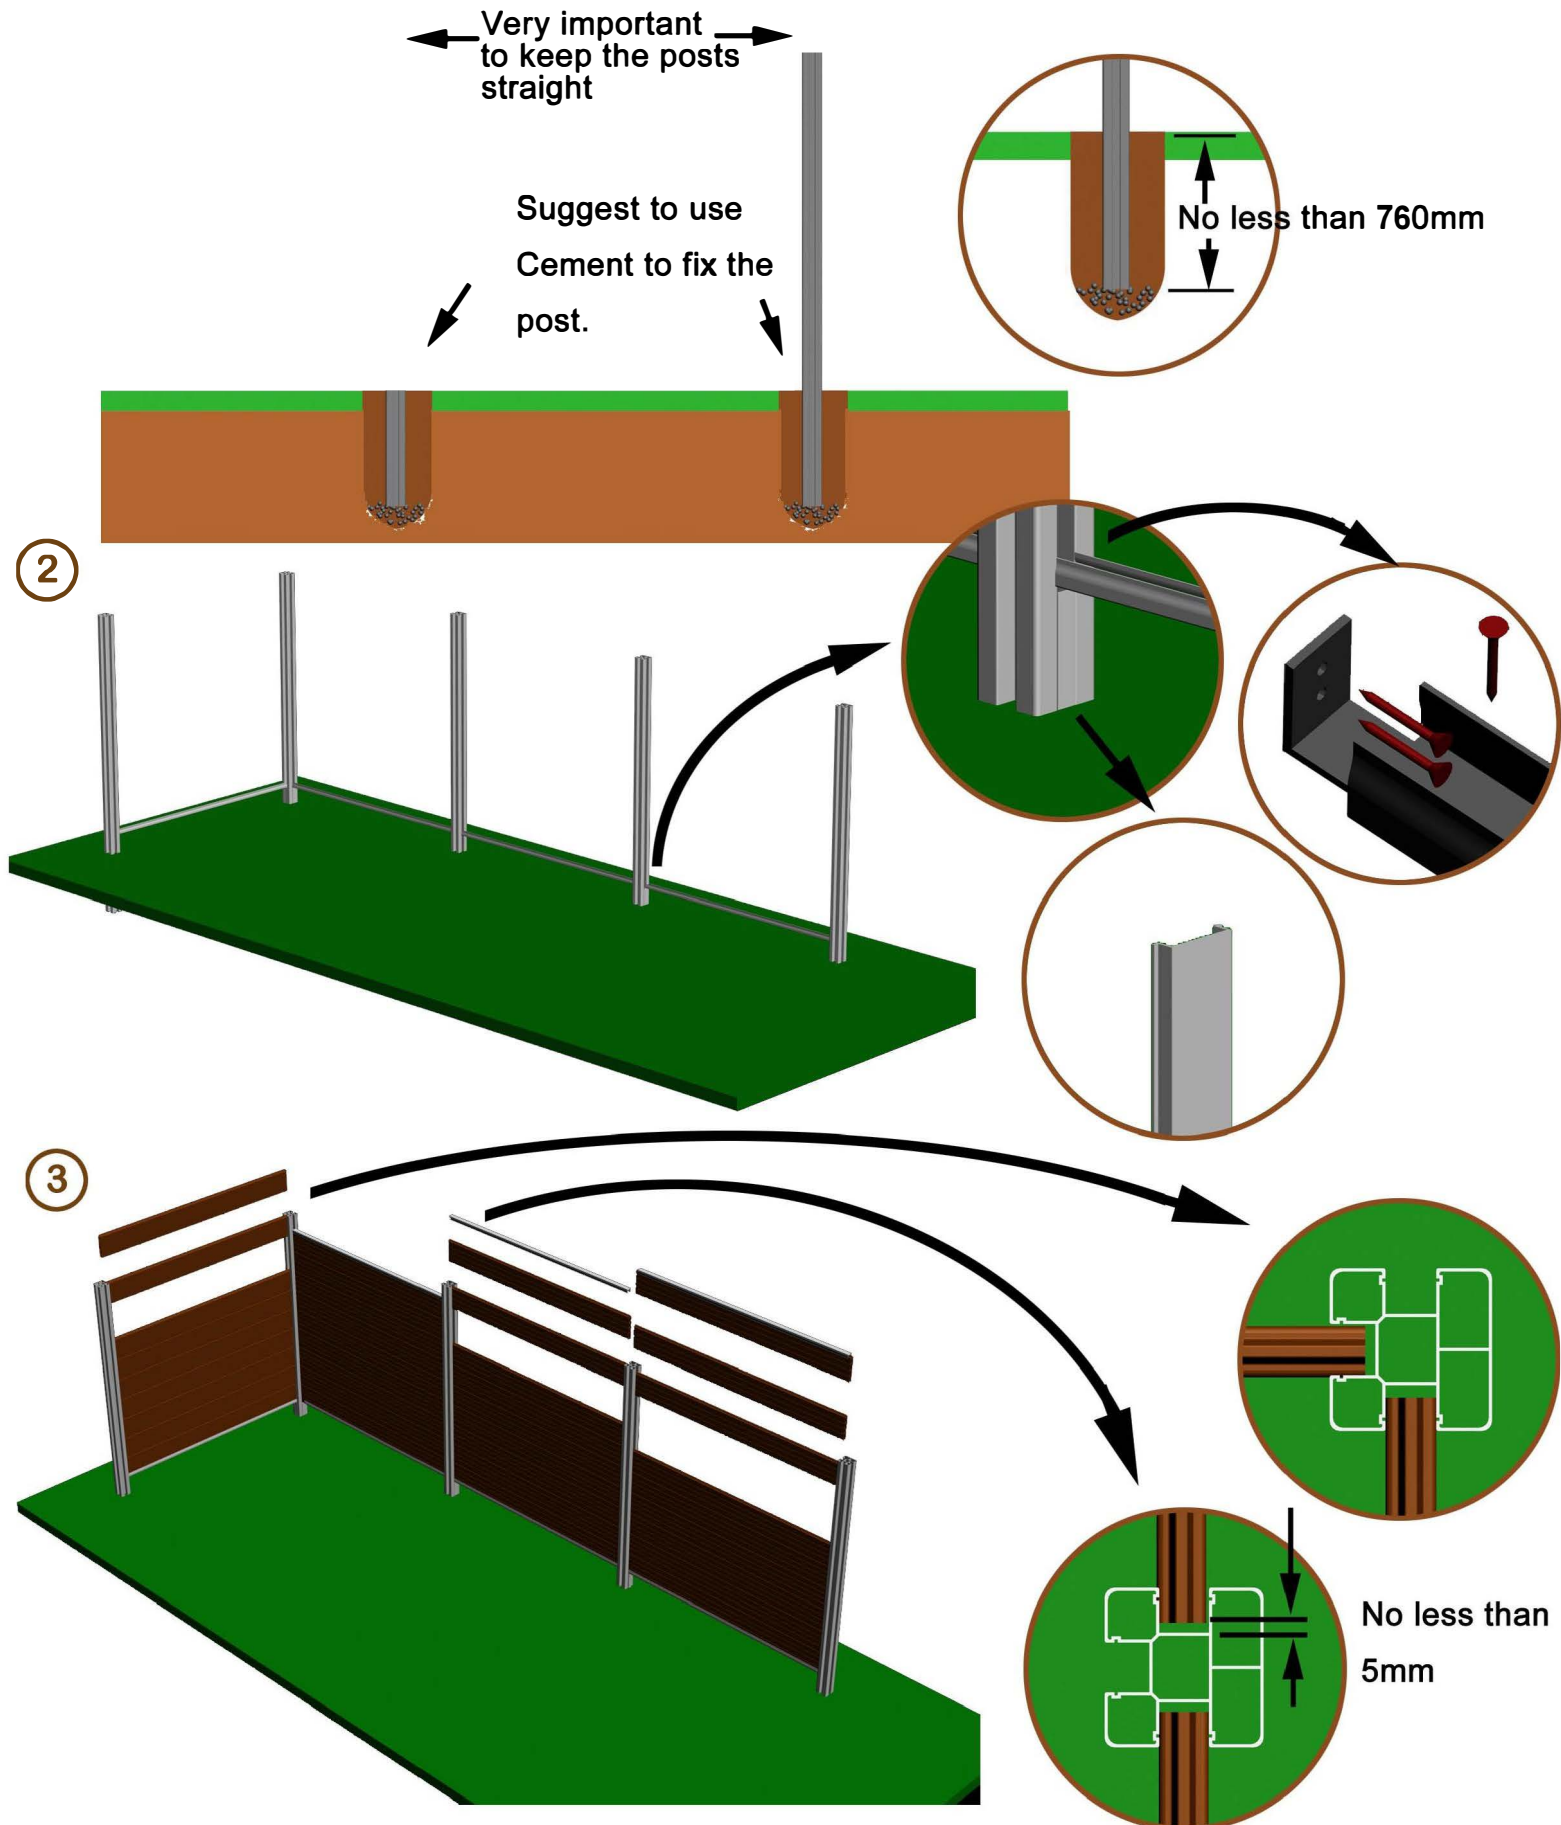

ALUMINUM COMPOSITE FENCE INSTALLATION GUIDE

Step 1: Put the aluminium post into the ground and fix it with cement.

4

Install the side cover and the post cap

5