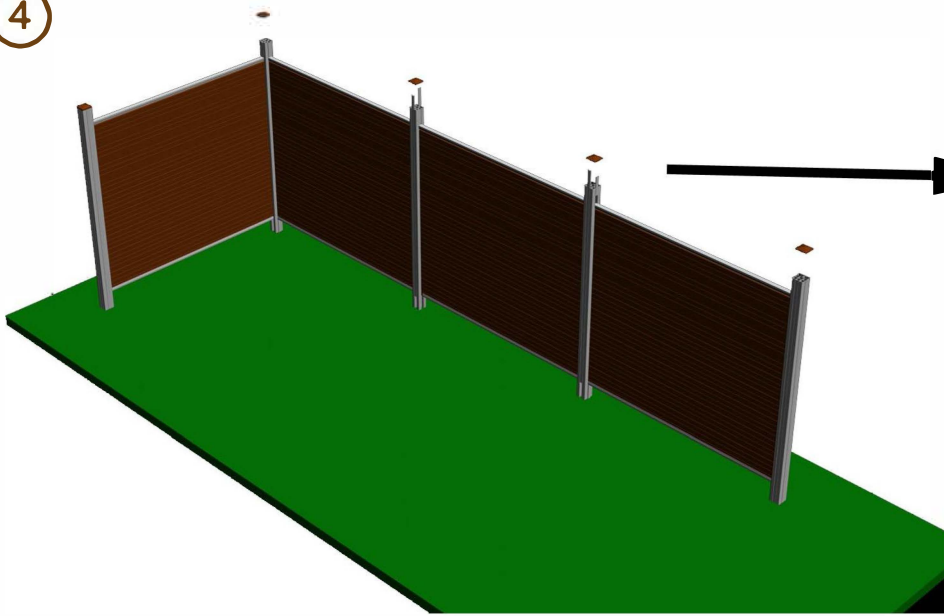

ALUMINUM COMPOSITE FENCE INSTALLATION GUIDE

Step 1: Put the aluminium post into the ground and fix it with cement.

4

Install the side cover and the post cap

5